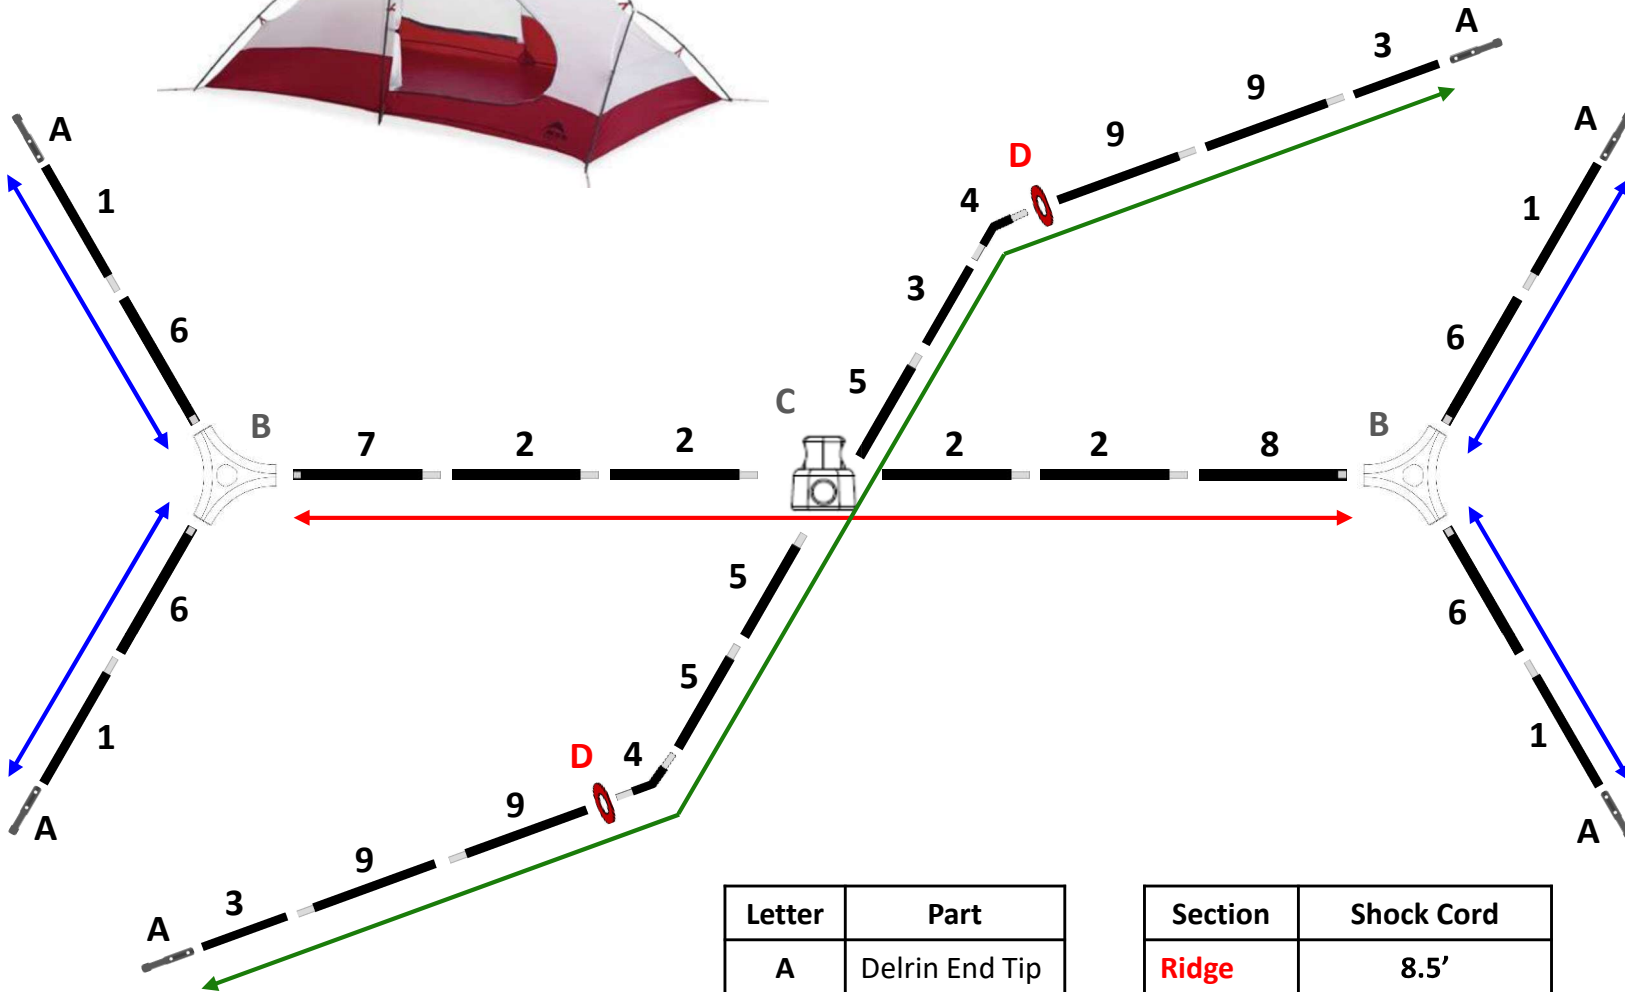

Access 2 2020

Syclone Set 11378

#	Syclone Pole Segment
1	SYC 18" I
2	SYC 16" I
3	SYC 10"
4	145° Arch
5	SYC 10" I
6	SYC 16" FI
7	SYC 14" IFI
8	SYC 14" FI
9	SYC 14" I

Letter	Part
A	Delrin End Tip
B	Tri Hub
C	Swivel Hub
D	Washer

Section	Shock Cord
Ridge	8.5'
Spreader	10'
Legs x2	5.5'

Total: 29.5'