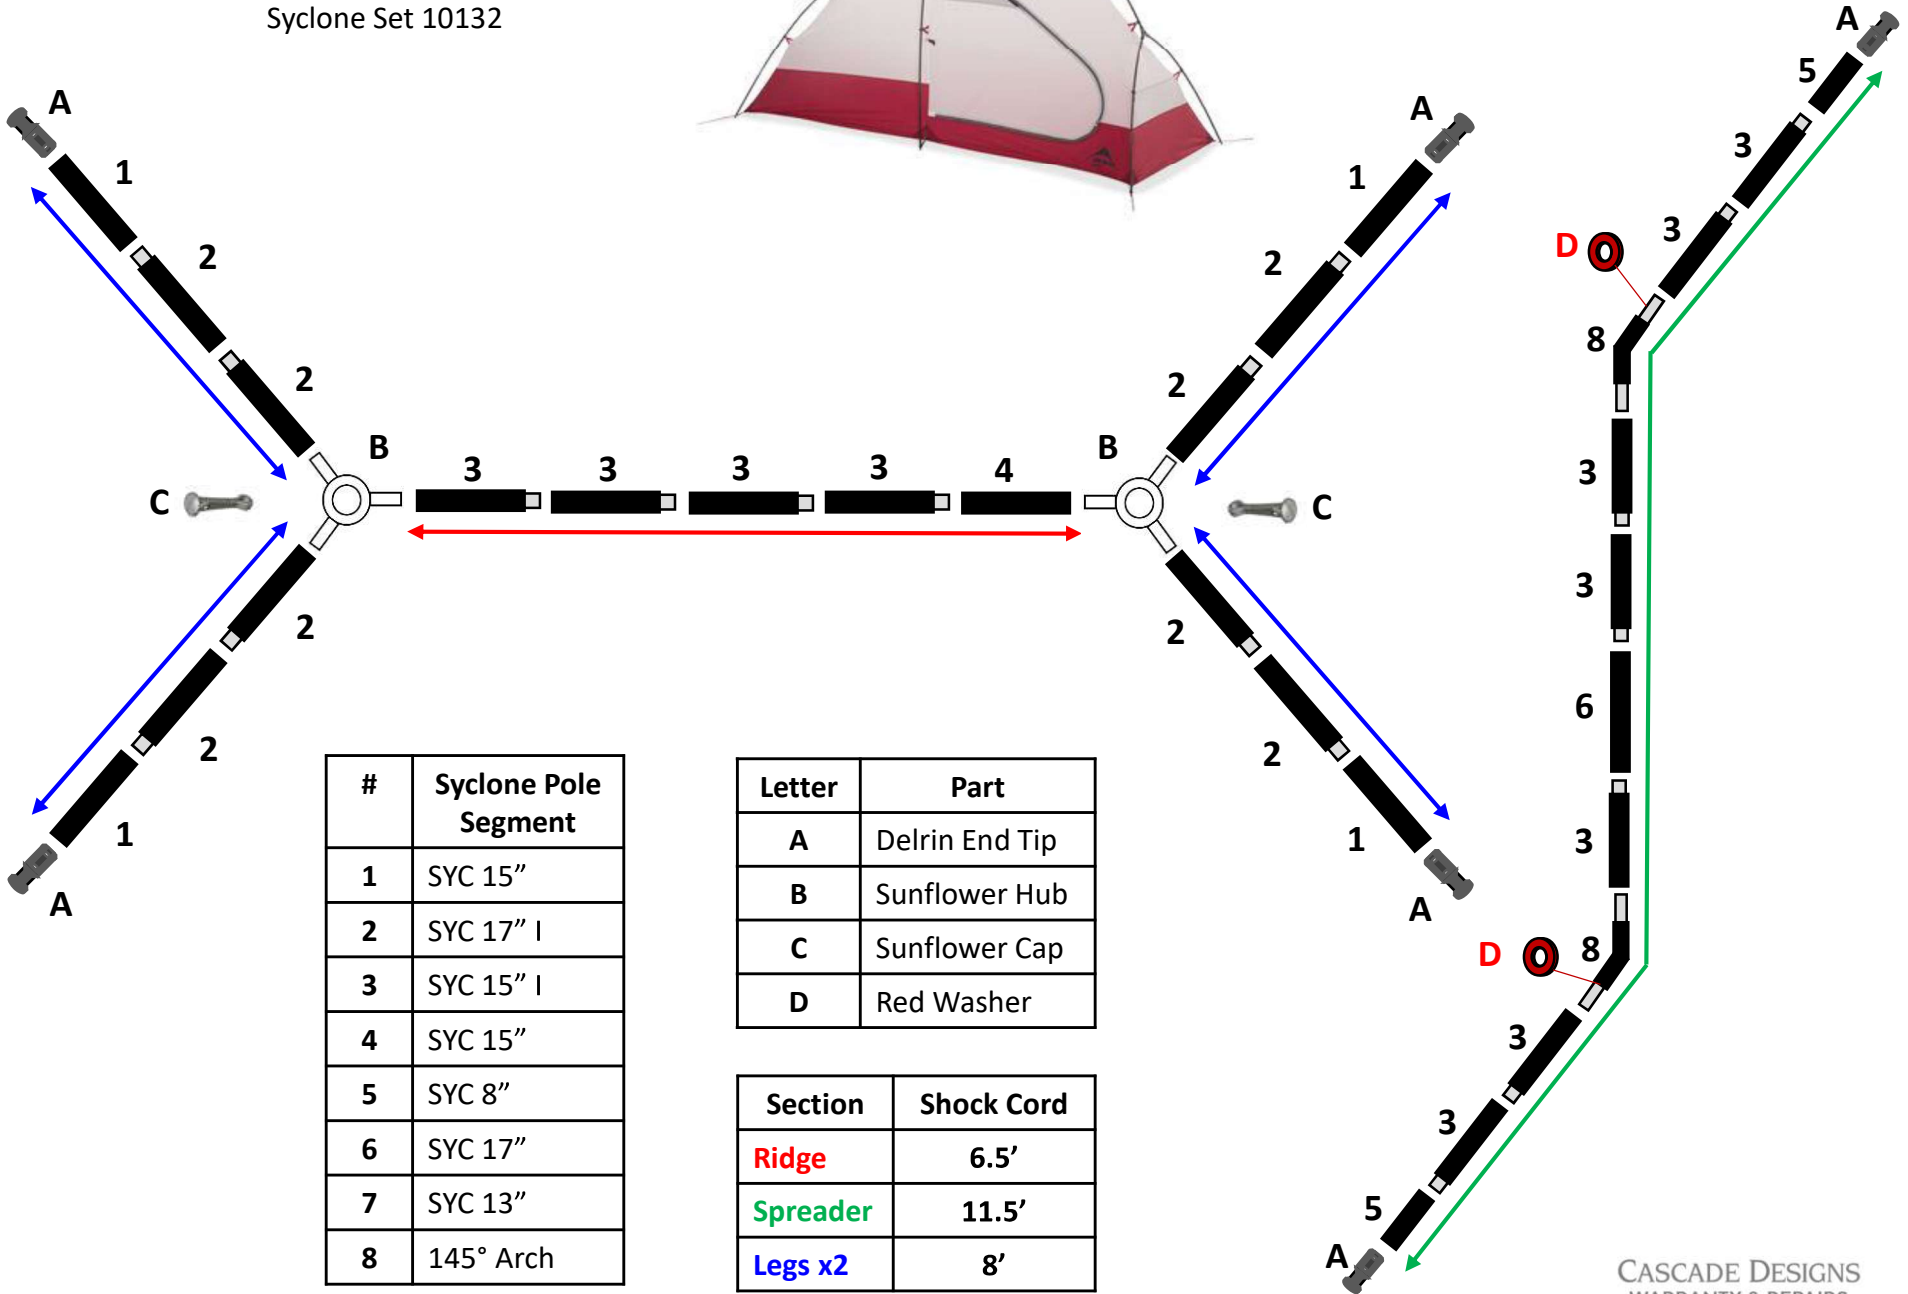

# Access 3 2017

Syclone Set 10132

#	Syclone Pole Segment
1	SYC 15"
2	SYC 17" I
3	SYC 15" I
4	SYC 15"
5	SYC 8"
6	SYC 17"
7	SYC 13"
8	145° Arch

Letter	Part
A	Delrin End Tip
B	Sunflower Hub
C	Sunflower Cap
D	Red Washer

Section	Shock Cord
Ridge	6.5'
Spreader	11.5'
Legs x2	8'

Total: 34'

CASCADE DESIGNS  
WARRANTY & REPAIRS