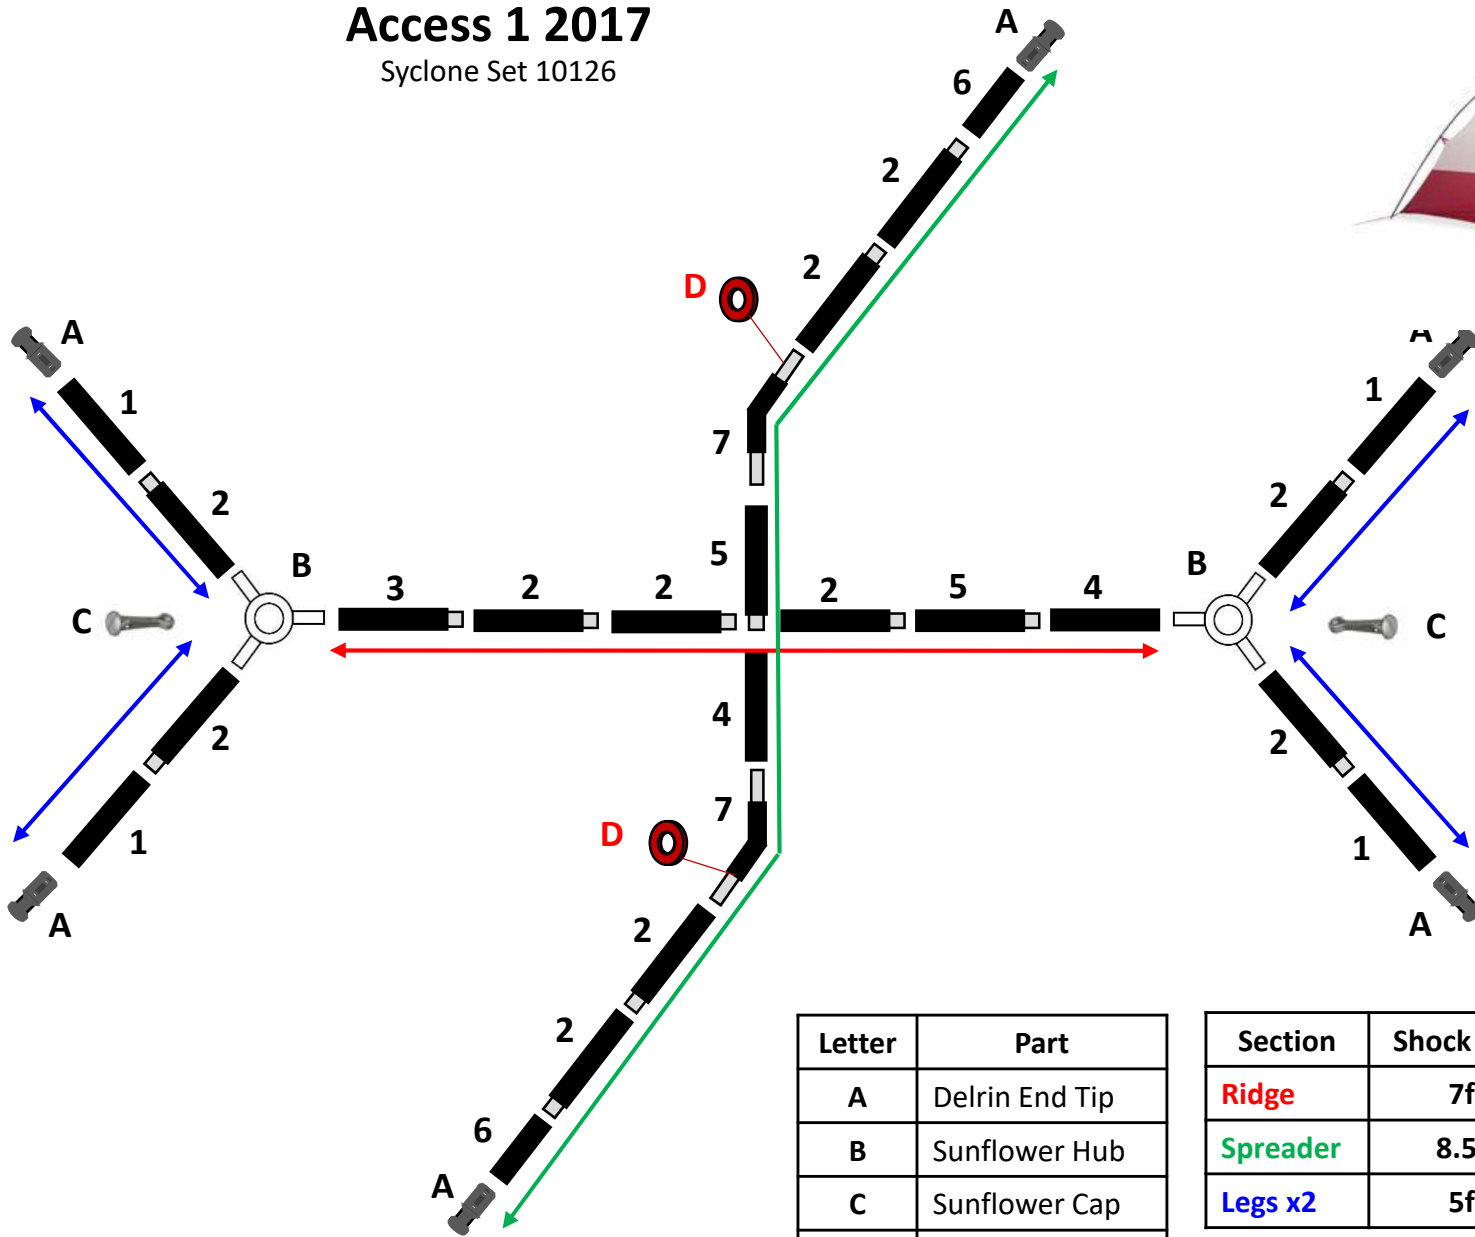

Access 1 2017

Syclone Set 10126

#	Syclone Pole Segment
1	SYC 15"
2	SYC 15" I
3	SYC 11" I
4	SYC 15"
5	SYC 13" I
6	SYC 8"
7	145° Arch

Letter	Part
A	Delrin End Tip
B	Sunflower Hub
C	Sunflower Cap
D	Red Washer

Section	Shock Cord
Ridge	7ft
Spreader	8.5ft
Legs x2	5ft
Total:	26'

CASCADE DESIGNS
WARRANTY & REPAIRS