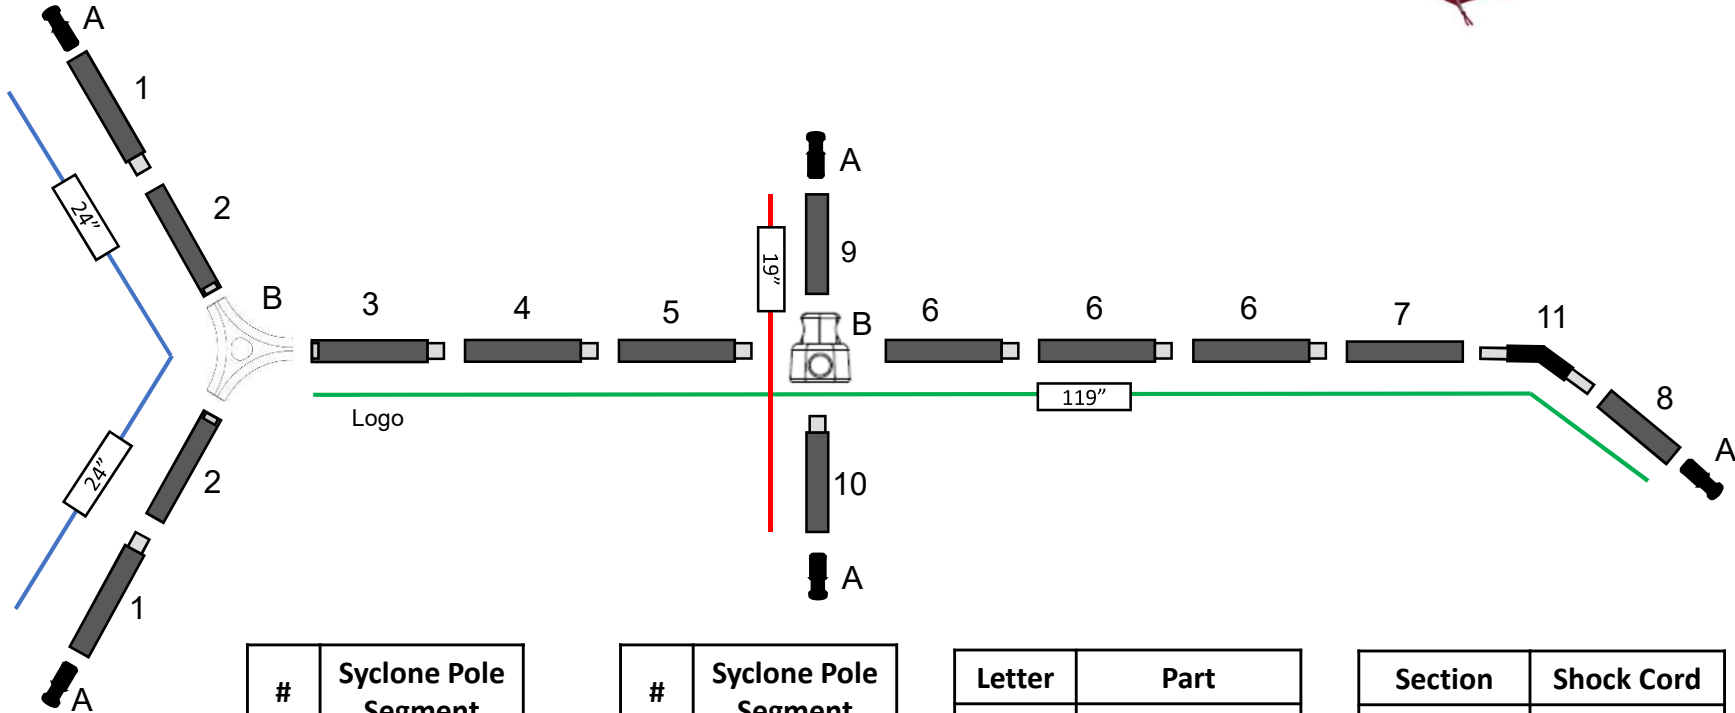

# FREELITE 1 2019

Syclone Pole Set 10386

#	Syclone Pole Segment
1	SYC 12" I
2	SYC 12" FI
3	SYC 14" IFI
4	SYC 14" I
5	SYC 15" I
6	SYC 16" I

#	Syclone Pole Segment
7	SYC 15"
8	SYC 11"
9	SYC 9.5"
10	SYC 9.5" I
11	160° Arch

Letter	Part
A	Delrin End Tip
B	Swivel Hub
C	Tri Hub

Section	Shock Cord
Spreader	1.5'
Ridge	10'
Legs	4'

Total: 15.5'