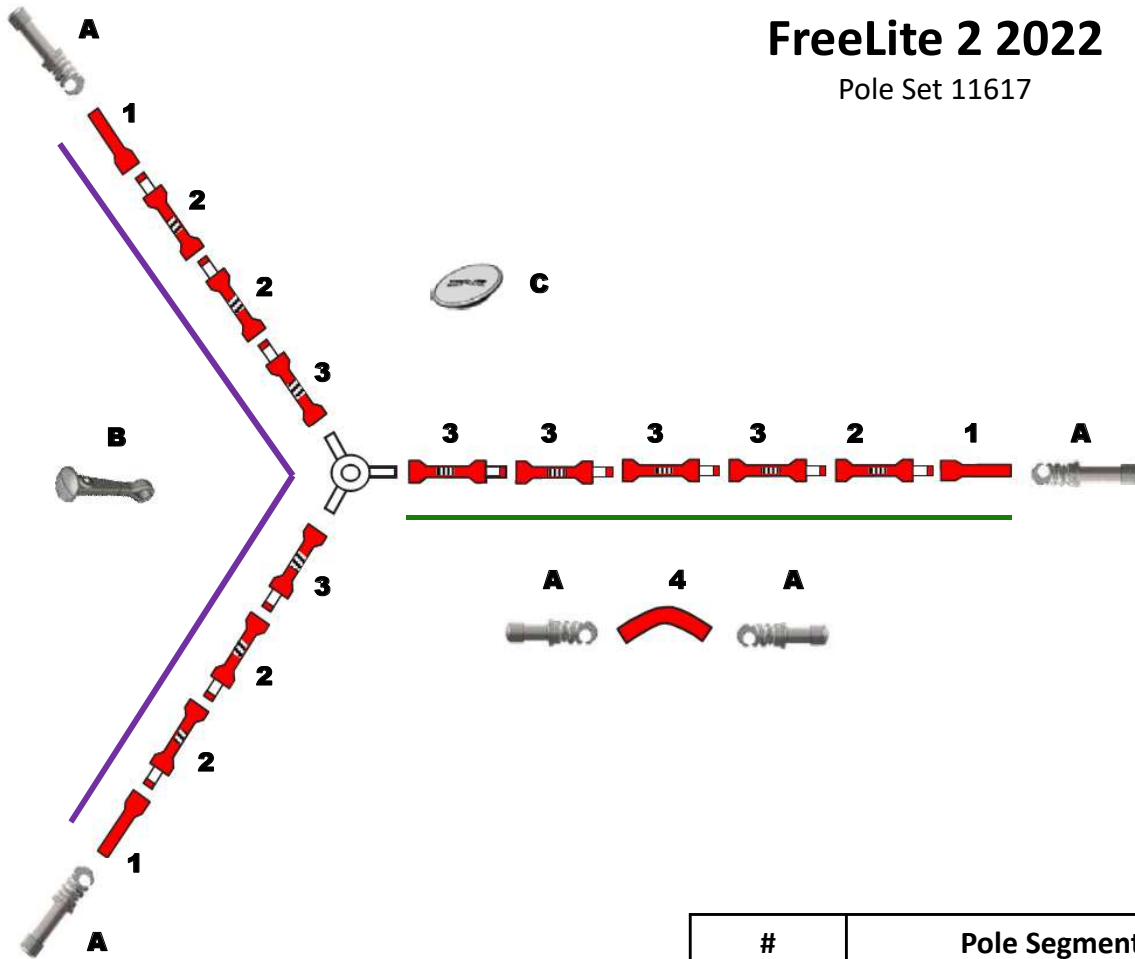

# FreeLite 2 2022

Pole Set 11617

Letter	Small Part
A	Screwlock Tip
B	Sunflower Cap
C	SM-Cap

#	Pole Segment
1	NFL 8.7 x 310mm
2	NFL 8.7 x 310mm Insert
3	NFL 8.7 x 400mm Insert
4	NFL 8.7 x 400mm Insert
5	NFL 8.7 x 400mm P:10mm

Section	Shock Cord
Ridge	7'4"
Legs	6'8"
Spreader	1'

Total 15'