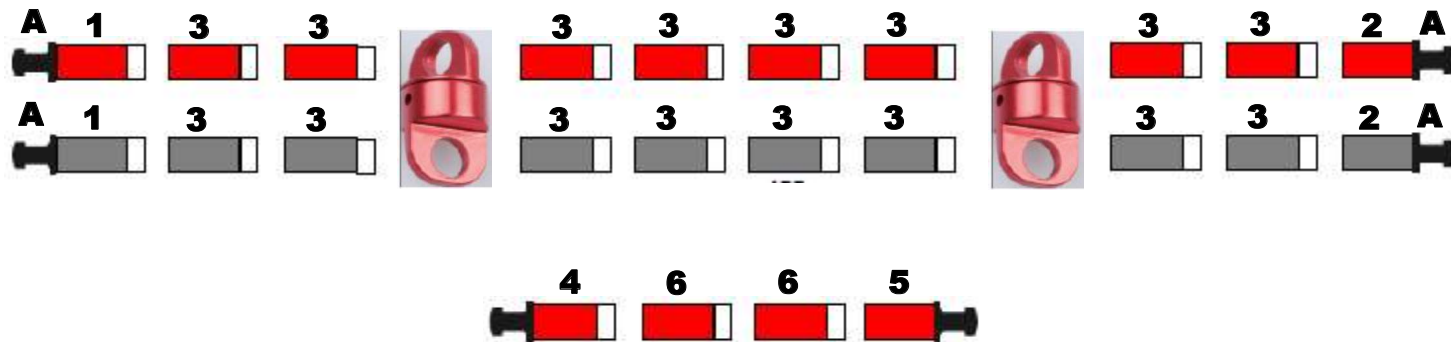

Elixir 3 2017

Pole Set 06211

#	Pole Segment
1	PF9.02 x 430mm Insert
2	PF9.02 x 430mm
3	PF9.02 x 455mm Insert
4	PF9.5 x 415mm Insert
5	PF9.5 x 415mm
6	PF9.5 x 455mm Insert

Letter	Part
A	Plastic End Tip – black 11mm
B	Swivel Hub 8.5mm

Section	Shock Cord
Ridge x2	13.5'
Spreader	5.5'

Total 32.5'