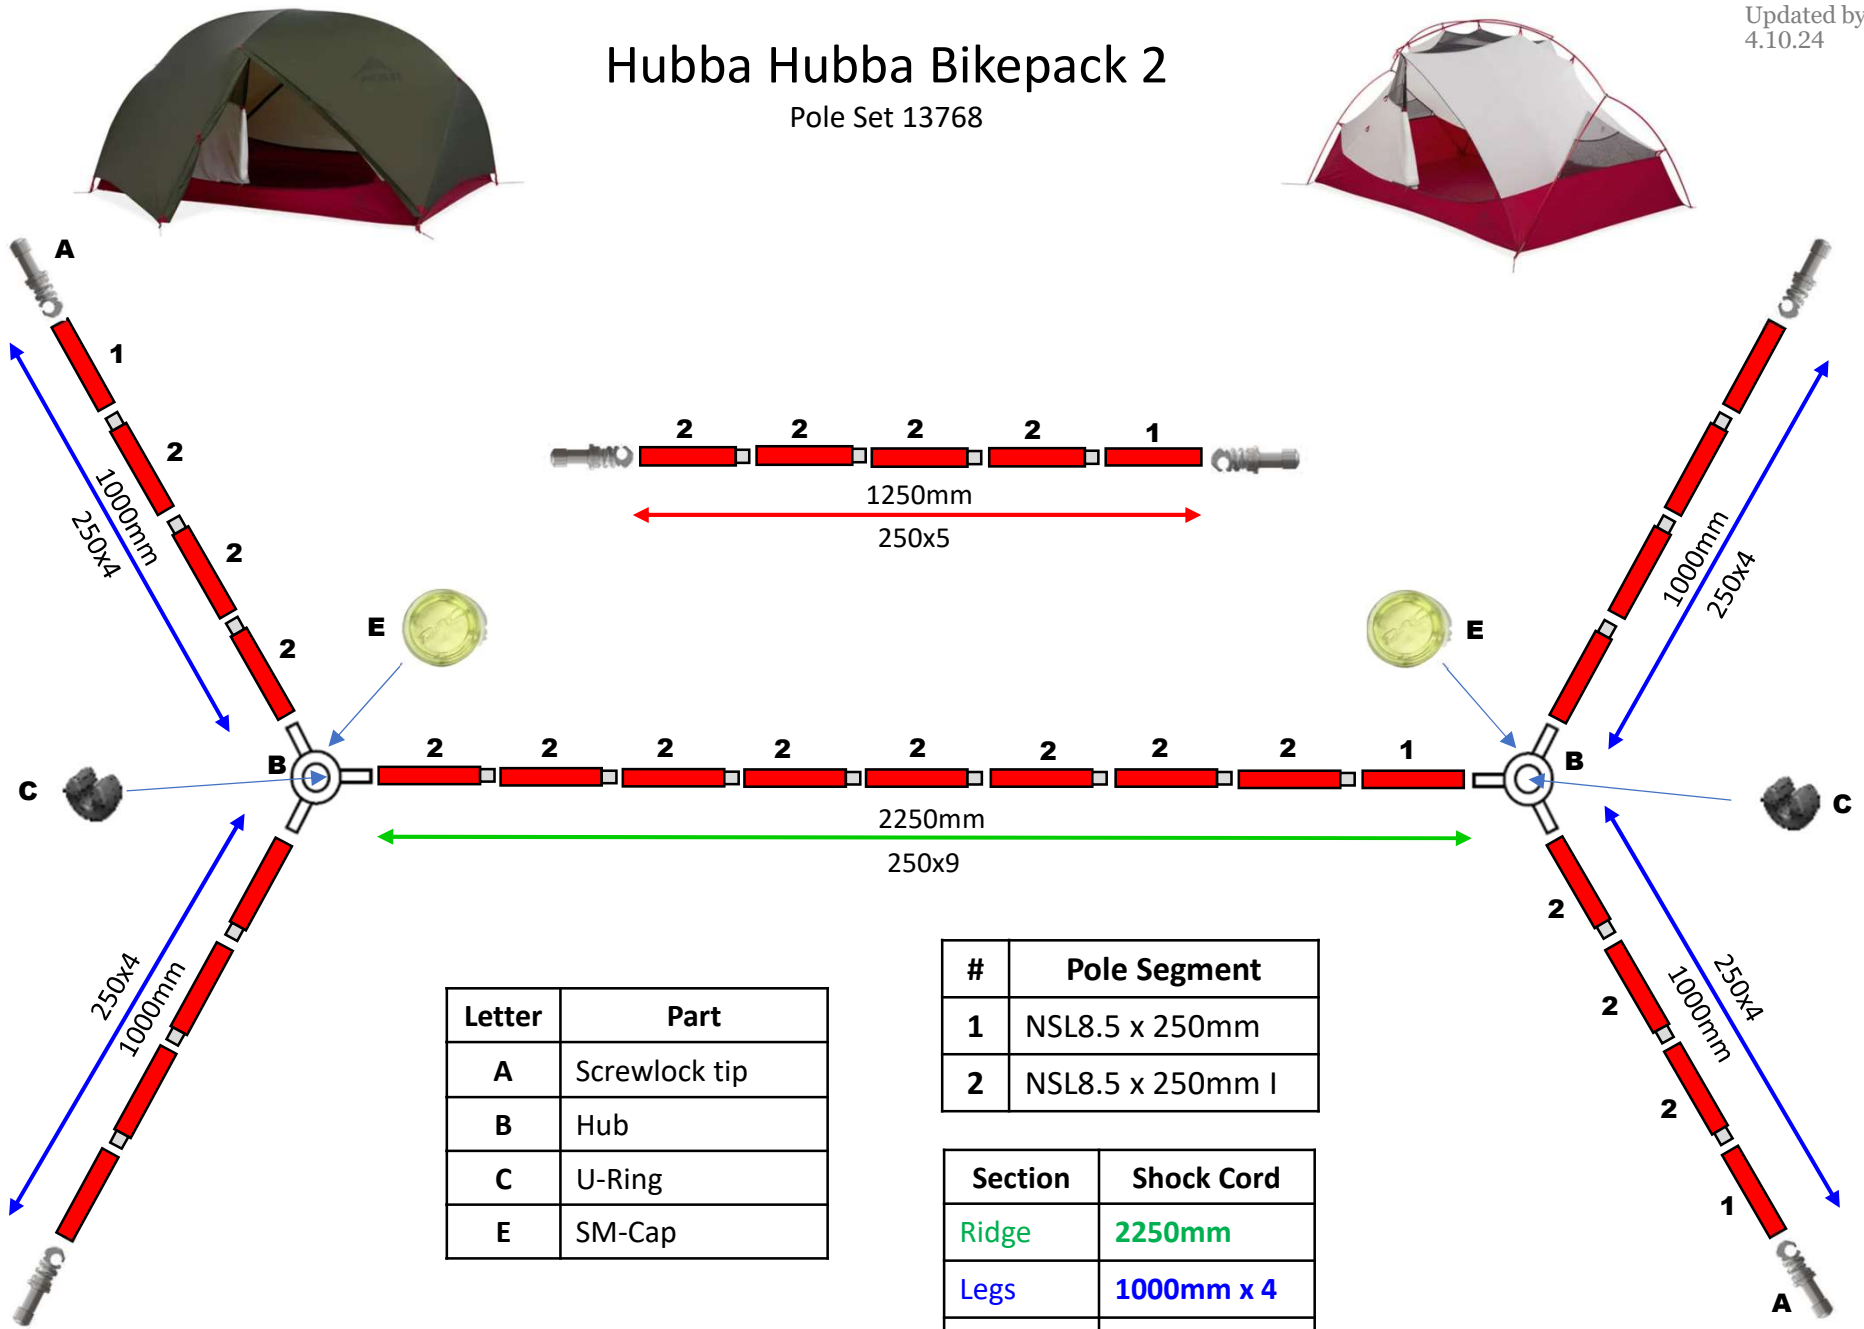

Hubba Hubba Bikepack 2

Pole Set 13768

Letter	Part
A	Screwlock tip
B	Hub
C	U-Ring
E	SM-Cap

#	Pole Segment
1	NSL8.5 x 250mm
2	NSL8.5 x 250mm I

Section	Shock Cord
Ridge	2250mm
Legs	1000mm x 4
Spreader	1250mm

Total 7500mm