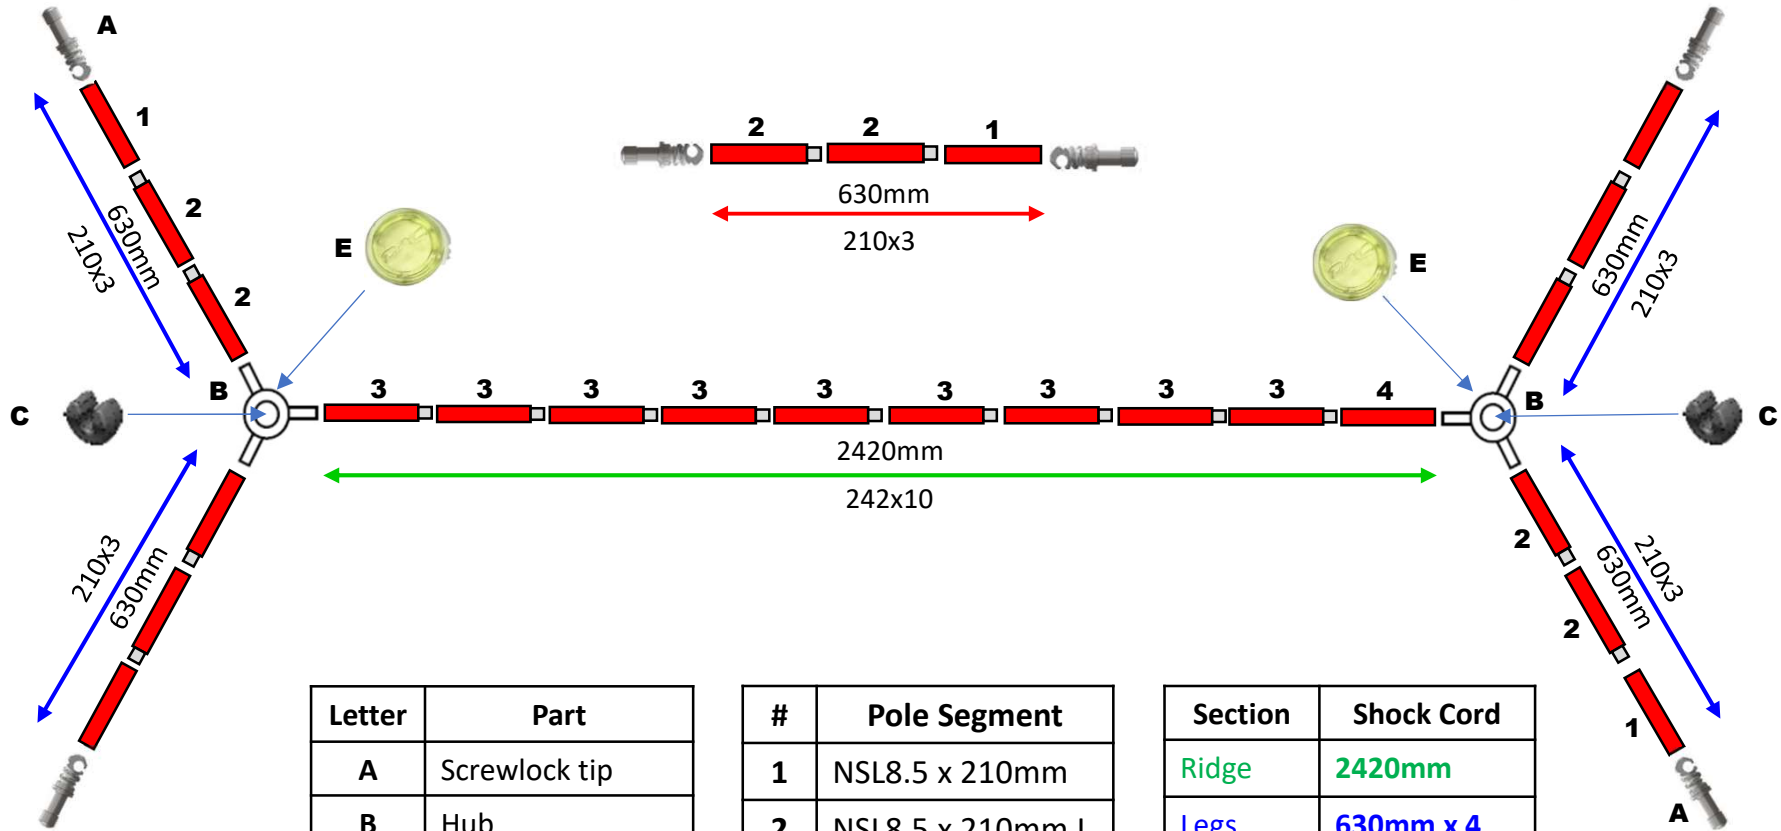

Hubba Hubba Bikepack 1

Pole Set 13765

Letter	Part
A	Screwlock tip
B	Hub
C	U-Ring
E	SM-Cap

#	Pole Segment
1	NSL8.5 x 210mm
2	NSL8.5 x 210mm I
3	NSL8.5 x 242mm I
4	NSL8.5 x 242mm

Section	Shock Cord
Ridge	2420mm
Legs	630mm x 4
Spreader	630mm
Total	5570mm